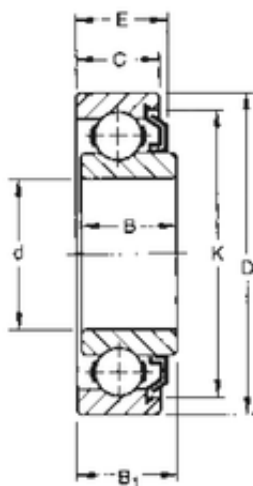

Koyo NRB BEARING MANUFACTURING LLC

15 mm x 35 mm x 12,19 mm Timken 202KL Radial & Deep Groove Ball Bearings

Bearing No. 202KL

Size	15x35x12.19 mm
Bore Diameter	15 mm
Outer Diameter	35 mm
Width	12,19 mm
d	15 mm
D	35 mm
B	12,19 mm
B1	12,7 mm
C	11 mm
E	12,37 mm
K	30,2 mm
Weight	0,045 Kg
Basic dynamic load rating (C)	8,65 kN

202KL Bearing 2D drawings and 3D CAD models