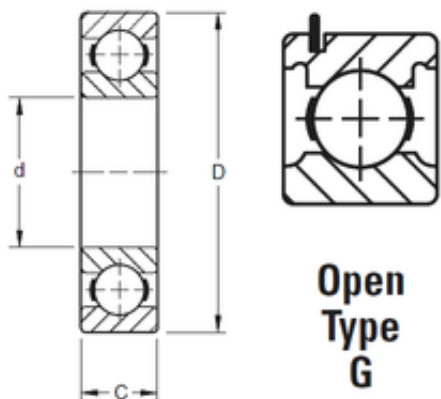

## 20 mm x 52 mm x 15 mm Timken 304KG Radial & Deep Groove Ball Bearings

Bearing No. 304KG

Size	20x52x15 mm
Bore Diameter	20 mm
Outer Diameter	52 mm
Width	15 mm
d	20 mm
D	52 mm
B	15 mm
C	15 mm
Weight	0,141 Kg
Basic dynamic load rating (C)	17,9 kN

304KG Bearing 2D drawings and 3D CAD models