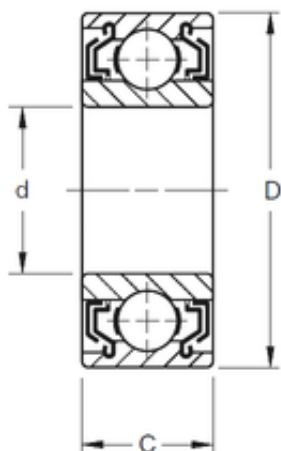

## 45 mm x 85 mm x 30,18 mm Timken W209KLL Radial & Deep Groove Ball Bearings

Bearing No. W209KLL

Size	45x85x30.18 mm
Bore Diameter	45 mm
Outer Diameter	85 mm
Width	30,18 mm
d	45 mm
D	85 mm
B	30,18 mm
C	30,18 mm
Weight	0,668 Kg
Basic dynamic load rating (C)	36000 kN

W209KLL Bearing 2D drawings and 3D CAD models