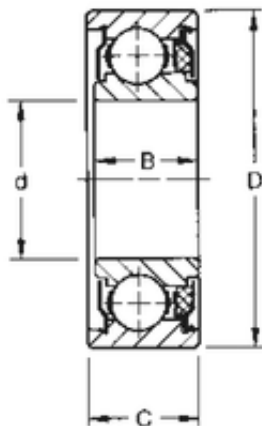

Koyo NRB BEARING MANUFACTURING LLC

15 mm x 35 mm x 12,19 mm Timken 202KTD Radial & Deep Groove Ball Bearings

Bearing No. 202KTD

Size	15x35x12.19 mm
Bore Diameter	15 mm
Outer Diameter	35 mm
Width	12,19 mm
d	15 mm
D	35 mm
B	12,19 mm
C	12,7 mm
Weight	0,05 Kg
Basic dynamic load rating (C)	8,65 kN

202KTD Bearing 2D drawings and 3D CAD models